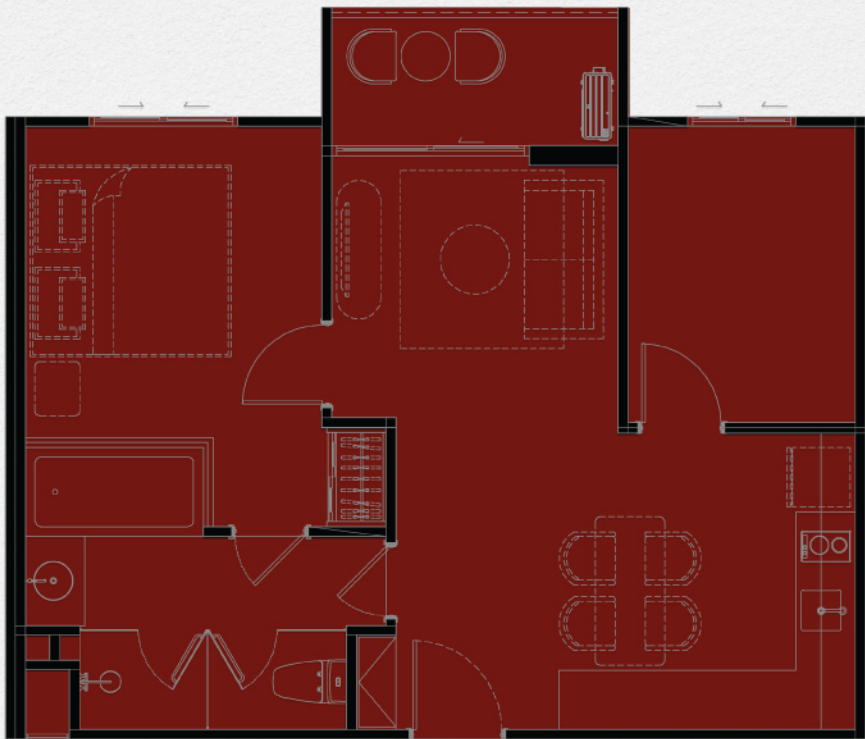

PART OF FREE PACKAGE

TYPE LPC 1 BEDROOM

ITEM	QUANTITY
1 BUILT-IN PANTRY (A) SINK (B) ELECTRIC HOB (C) HOOD	1 PC. 1 PC. 1 PC.
2 BUILT-IN FURNITURE (A) MULTI-PURPOSE CABINET (B) WARDROBE	1 SET 1 SET
3 OTHERS (A) BALCONY LOUNGE SET (B) WATER HEATER (C) AIR CONDITIONING (D) WALLPAPER (E) CURTAIN & SHEER CURTAIN (F) BATHROOM BLINDS	1 SET 2 PCS. 3 PCS. 1 SET 1 SET 1 SET