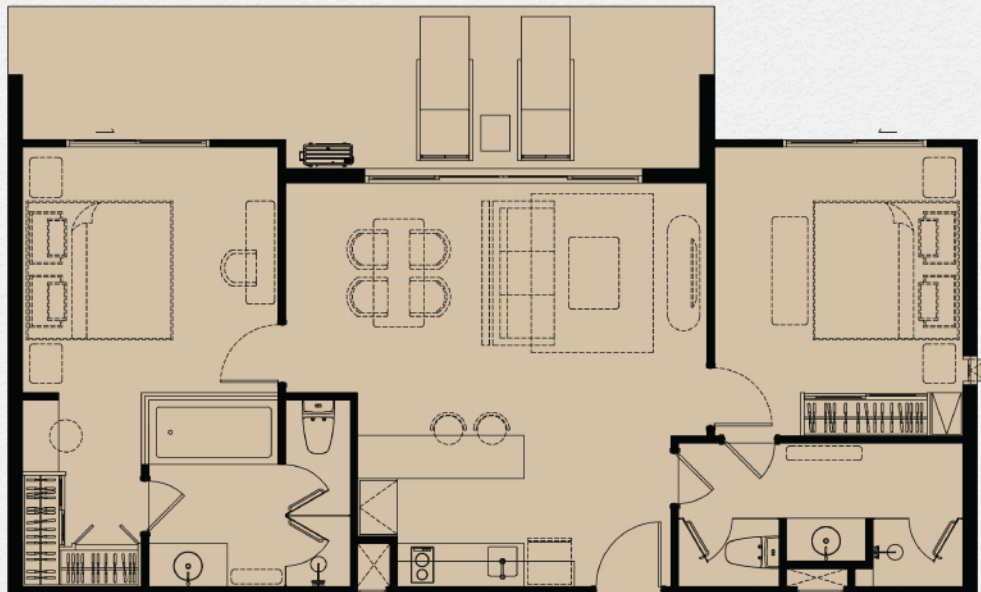

PART OF FREE PACKAGE

ITEM	QUANTITY
1 BUILT-IN PANTRY (A) SINK (B) ELECTRIC HOB (C) HOOD	1 PC. 1 PC. 1 PC.
2 BUILT-IN FURNITURE (A) MULTI-PURPOSE CABINET (B) WARDROBE	1 SET 2 SET
3 OTHERS (A) SUNBED + BALCONY TABLE (B) WATER HEATER (C) AIR CONDITIONING (D) WALLPAPER (E) CURTAIN & SHEER CURTAIN (F) BATHROOM BLINDS	1 SET 3 PCS. 3 PCS. 1 SET 1 SET 1 SET

TYPE LUXURY A1 2 BEDROOM POOL ACCESS