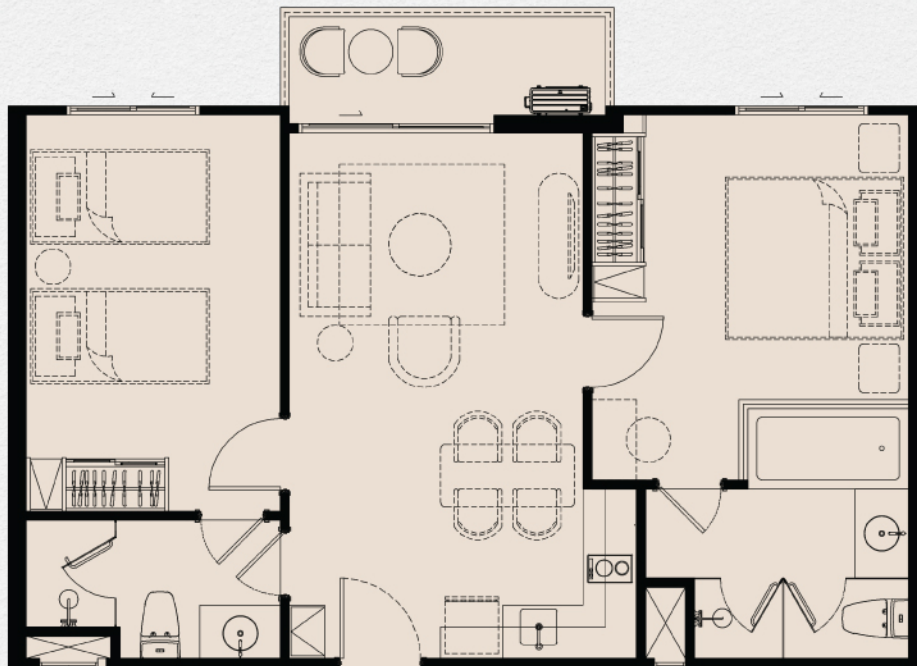

PART OF FREE PACKAGE

TYPE XXLC 2 BEDROOM

ITEM	QUANTITY
1 BUILT-IN PANTRY (A) SINK (B) ELECTRIC HOB (C) HOOD	1 PC. 1 PC. 1 PC.
2 BUILT-IN FURNITURE (A) MULTI-PURPOSE CABINET (B) WARDROBE	1 SET 2 SET
3 OTHERS (A) BALCONY LOUNGE SET (B) WATER HEATER (C) AIR CONDITIONING (D) WALLPAPER (E) CURTAIN & SHEER CURTAIN (F) BATHROOM BLINDS	1 SET 3 PCS. 3 PCS. 1 SET 1 SET 1 SET