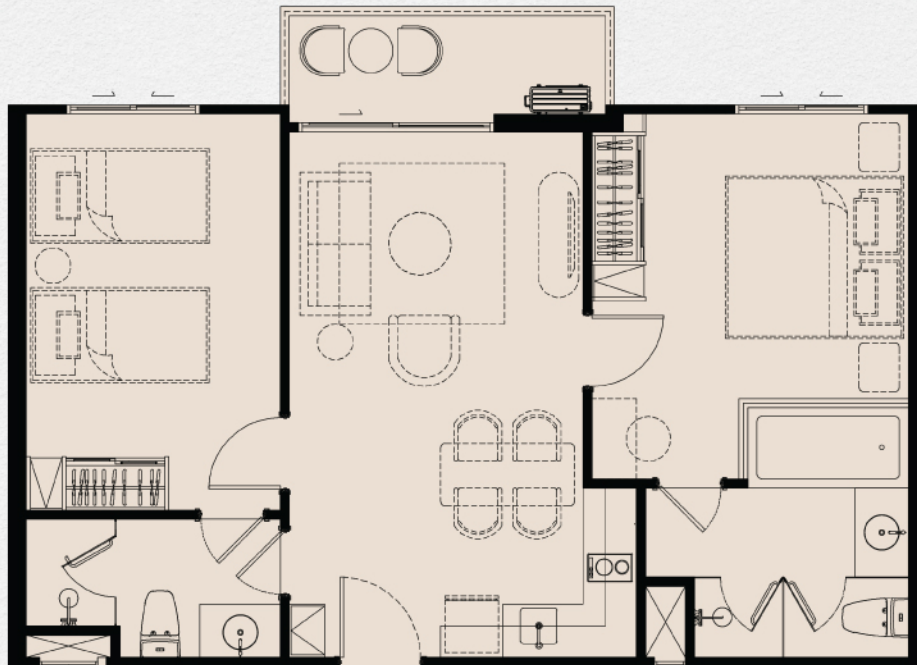

PART OF FREE PACKAGE

TYPE XLC 2 BEDROOM

ITEM	QUANTITY
1 BUILT-IN PANTRY (A) SINK (B) ELECTRIC HOB (C) HOOD	1 PC. 1 PC. 1 PC.
2 BUILT-IN FURNITURE (A) MULTI-PURPOSE CABINET (B) WARDROBE	1 SET 2 SET
3 OTHERS (A) BALCONY LOUNGE SET (B) WATER HEATER (C) AIR CONDITIONING (D) WALLPAPER (E) CURTAIN & SHEER CURTAIN (F) BATHROOM BLINDS	1 SET 3 PCS. 3 PCS. 1 SET 1 SET 1 SET