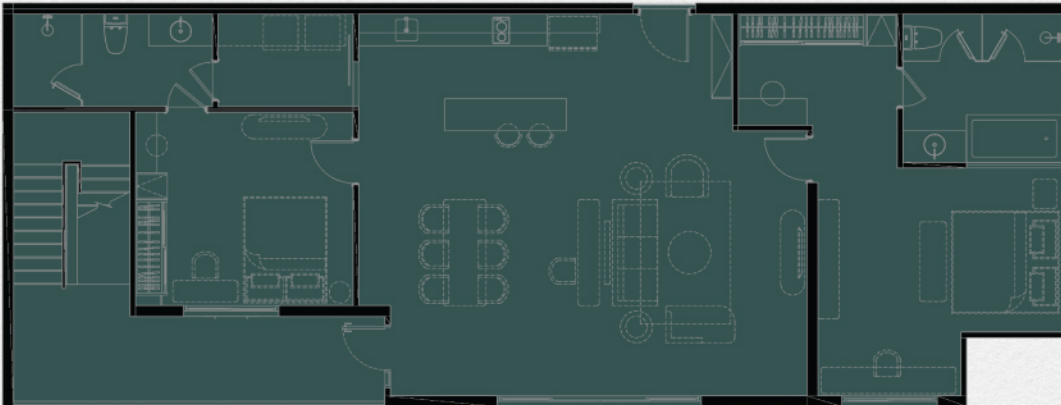

PART OF FREE PACKAGE

ITEM	QUANTITY
1 BUILT-IN PANTRY (A) SINK (B) ELECTRIC HOB (C) HOOD	1 PC. 1 PC. 1 PC.
2 BUILT-IN FURNITURE (A) MULTI-PURPOSE CABINET (B) WARDROBE	1 SET 2 SET
3 OTHERS (A) WATER HEATER (B) AIR CONDITIONING (C) WALLPAPER (D) CURTAIN & SHEER CURTAIN (E) BATHROOM BLINDS	3 PCS. 3 PCS. 1 SET 1 SET 1 SET

TYPE ULTRA LUXURY 2 BEDROOM