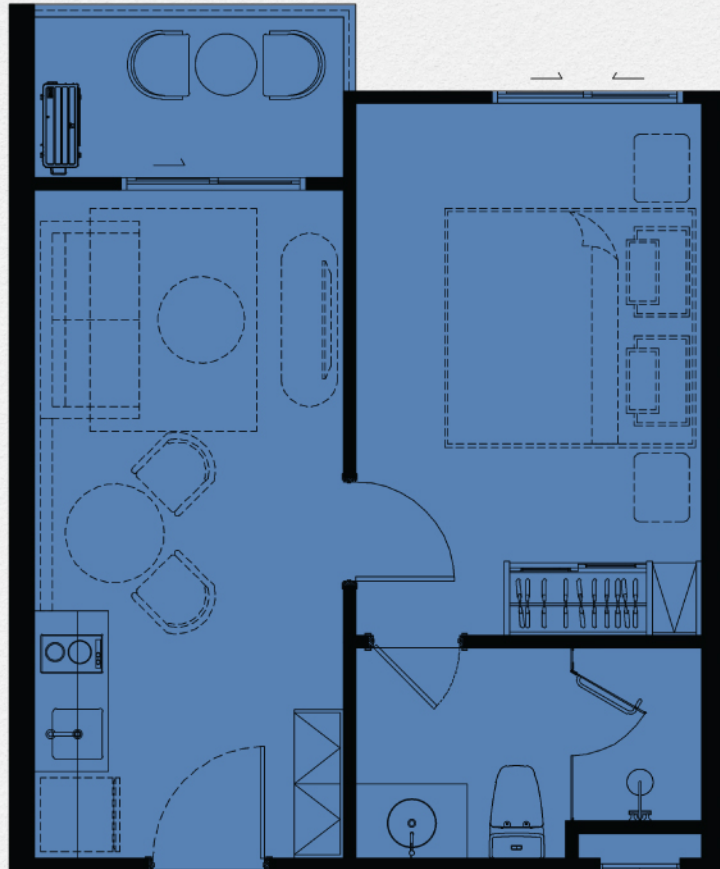

*The*TITLE
HERITAGE
— BANG-TAO —

FURNITURE
PACKAGE

PART OF FREE PACKAGE

TYPE XS 1 BEDROOM POOL ACCESS

ITEM	QUANTITY
1 BUILT-IN PANTRY (A) SINK (B) ELECTRIC HOB (C) HOOD	1 PC. 1 PC. 1 PC.
2 BUILT-IN FURNITURE (A) MULTI-PURPOSE CABINET (B) WARDROBE	1 SET 1 SET
3 OTHERS (A) SUNBED + BALCONY TABLE (B) WATER HEATER (C) AIR CONDITIONING (D) WALLPAPER (E) CURTAIN & SHEER CURTAIN	1 SET 2 PCS. 2 PCS. 1 SET 1 SET

PART OF FREE PACKAGE

TYPE XSC
1 BEDROOM

ITEM	QUANTITY
1 BUILT-IN PANTRY (A) SINK (B) ELECTRIC HOB (C) HOOD	1 PC. 1 PC. 1 PC.
2 BUILT-IN FURNITURE (A) MULTI-PURPOSE CABINET (B) WARDROBE	1 SET 1 SET
3 OTHERS (A) BALCONY LOUNGE SET (B) WATER HEATER (C) AIR CONDITIONING (D) WALLPAPER (E) CURTAIN & SHEER CURTAIN	1 SET 2 PCS. 2 PCS. 1 SET 1 SET

PART OF FREE PACKAGE

TYPE S
1 BEDROOM POOL ACCESS

ITEM	QUANTITY
1 BUILT-IN PANTRY (A) SINK (B) ELECTRIC HOB (C) HOOD	1 PC. 1 PC. 1 PC.
2 BUILT-IN FURNITURE (A) MULTI-PURPOSE CABINET (B) WARDROBE	1 SET 1 SET
3 OTHERS (A) SUNBED + BALCONY TABLE (B) WATER HEATER (C) AIR CONDITIONING (D) WALLPAPER (E) CURTAIN & SHEER CURTAIN	1 SET 2 PCS. 2 PCS. 1 SET 1 SET

PART OF FREE PACKAGE

TYPE SC
1 BEDROOM

ITEM	QUANTITY
1 BUILT-IN PANTRY (A) SINK (B) ELECTRIC HOB (C) HOOD	1 PC. 1 PC. 1 PC.
2 BUILT-IN FURNITURE (A) MULTI-PURPOSE CABINET (B) WARDROBE	1 SET 1 SET
3 OTHERS (A) BALCONY LOUNGE SET (B) WATER HEATER (C) AIR CONDITIONING (D) WALLPAPER (E) CURTAIN & SHEER CURTAIN	1 SET 2 PCS. 2 PCS. 1 SET 1 SET