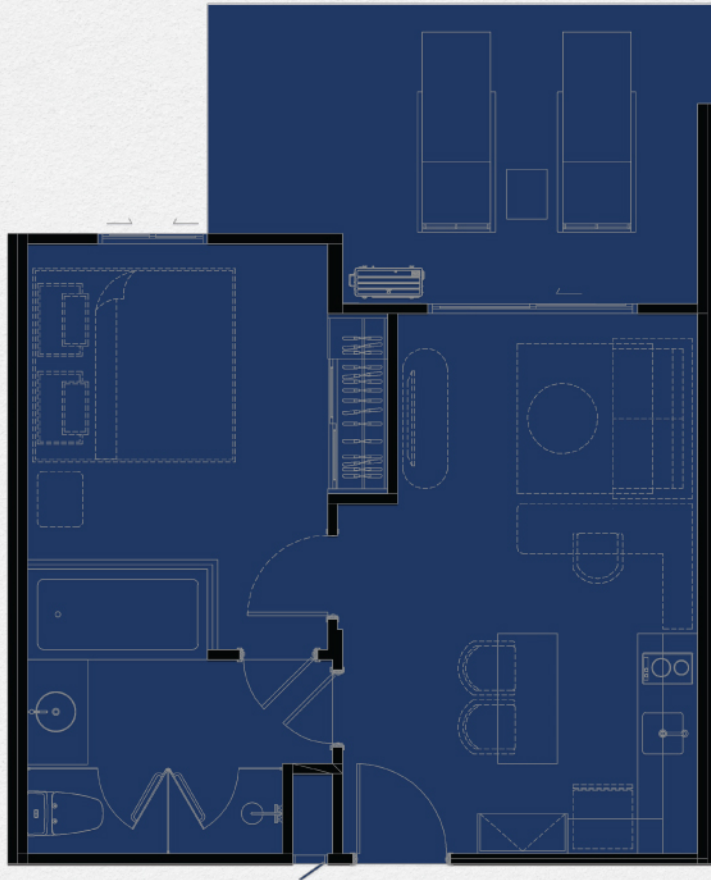

PART OF FREE PACKAGE

TYPE L2 1 BEDROOM POOL ACCESS

ITEM	QUANTITY
1 BUILT-IN PANTRY (A) SINK (B) ELECTRIC HOB (C) HOOD	1 PC. 1 PC. 1 PC.
2 BUILT-IN FURNITURE (A) MULTI-PURPOSE CABINET (B) WARDROBE	1 SET 1 SET
3 OTHERS (A) SUNBED + BALCONY TABLE (B) WATER HEATER (C) AIR CONDITIONING (D) WALLPAPER (E) CURTAIN & SHEER CURTAIN (F) BATHROOM BLINDS	1 SET 2 PCS. 2 PCS. 1 SET 1 SET 1 SET