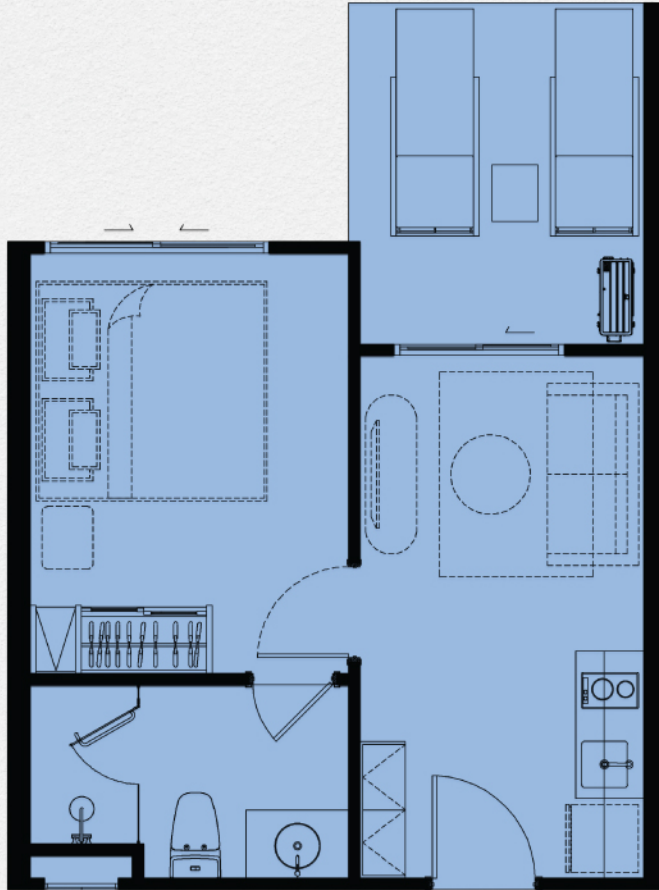

*The*TITLE
HERITAGE
— BANG-TAO —

FURNITURE
PACKAGE

PART OF FREE PACKAGE

TYPE XS 1 BEDROOM POOL ACCESS

ITEM	QUANTITY
1 BUILT-IN PANTRY (A) SINK (B) ELECTRIC HOB (C) HOOD	1 PC. 1 PC. 1 PC.
2 BUILT-IN FURNITURE (A) MULTI-PURPOSE CABINET (B) WARDROBE	1 SET 1 SET
3 OTHERS (A) SUNBED + BALCONY TABLE (B) WATER HEATER (C) AIR CONDITIONING (D) WALLPAPER (E) CURTAIN & SHEER CURTAIN	1 SET 2 PCS. 2 PCS. 1 SET 1 SET

PART OF FREE PACKAGE

TYPE XSC
1 BEDROOM

ITEM	QUANTITY
1 BUILT-IN PANTRY (A) SINK (B) ELECTRIC HOB (C) HOOD	1 PC. 1 PC. 1 PC.
2 BUILT-IN FURNITURE (A) MULTI-PURPOSE CABINET (B) WARDROBE	1 SET 1 SET
3 OTHERS (A) BALCONY LOUNGE SET (B) WATER HEATER (C) AIR CONDITIONING (D) WALLPAPER (E) CURTAIN & SHEER CURTAIN	1 SET 2 PCS. 2 PCS. 1 SET 1 SET