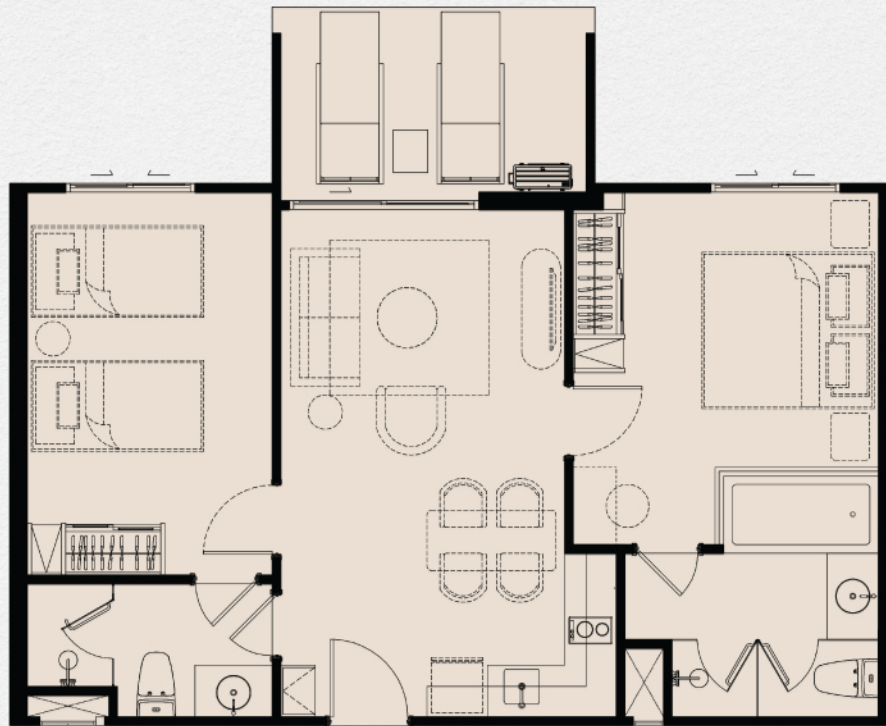

PART OF FREE PACKAGE

ITEM	QUANTITY
1 BUILT-IN PANTRY (A) SINK (B) ELECTRIC HOB (C) HOOD	1 PC. 1 PC. 1 PC.
2 BUILT-IN FURNITURE (A) MULTI-PURPOSE CABINET (B) WARDROBE	1 SET 2 SET
3 OTHERS (A) SUNBED + BALCONY TABLE (B) WATER HEATER (C) AIR CONDITIONING (D) WALLPAPER (E) CURTAIN & SHEER CURTAIN (F) BATHROOM BLINDS	1 SET 3 PCS. 3 PCS. 1 SET 1 SET 1 SET

TYPE XL 2 BEDROOM POOL ACCESS