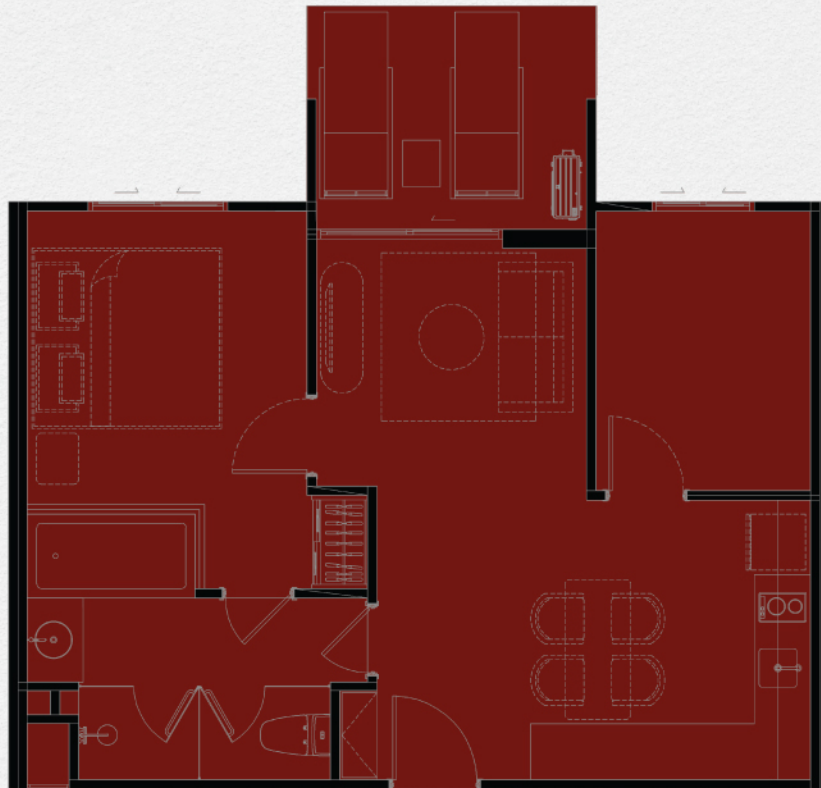

PART OF FREE PACKAGE

ITEM	QUANTITY
1 BUILT-IN PANTRY (A) SINK (B) ELECTRIC HOB (C) HOOD	1 PC. 1 PC. 1 PC.
2 BUILT-IN FURNITURE (A) MULTI-PURPOSE CABINET (B) WARDROBE	1 SET 1 SET
3 OTHERS (A) SUNBED + BALCONY TABLE (B) WATER HEATER (C) AIR CONDITIONING (D) WALLPAPER (E) CURTAIN & SHEER CURTAIN (F) BATHROOM BLINDS	1 SET 2 PCS. 3 PCS. 1 SET 1 SET 1 SET

TYPE LP 1 BEDROOM POOL ACCESS