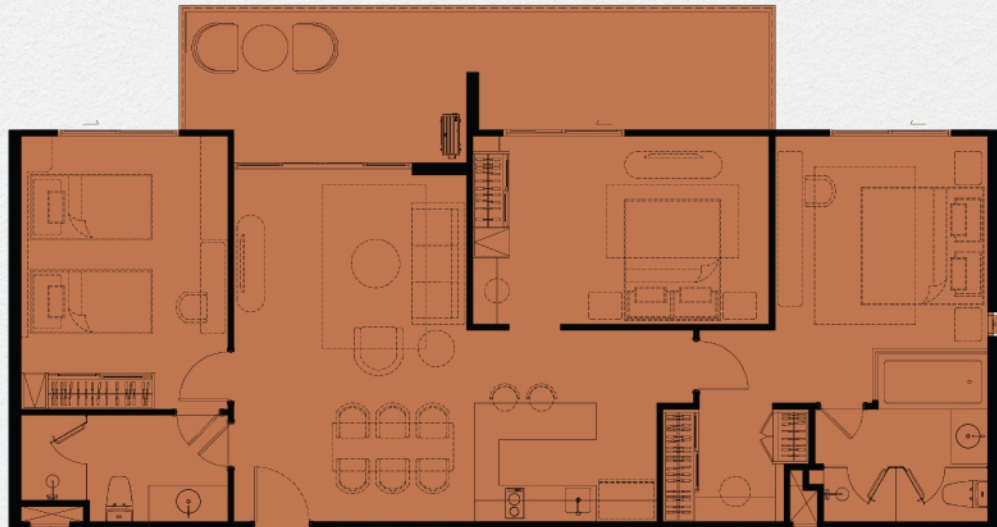

PART OF FREE PACKAGE

ITEM	QUANTITY
1 BUILT-IN PANTRY (A) SINK (B) ELECTRIC HOB (C) HOOD	1 PC. 1 PC. 1 PC.
2 BUILT-IN FURNITURE (A) MULTI-PURPOSE CABINET (B) WARDROBE	1 SET 3 SET
3 OTHERS (A) BALCONY LOUNGE SET (B) WATER HEATER (C) AIR CONDITIONING (D) WALLPAPER (E) CURTAIN & SHEER CURTAIN (F) BATHROOM BLINDS	1 SET 3 PCS. 4 PCS. 1 SET 1 SET 1 SET

TYPE LUXURY B3 3 BEDROOM