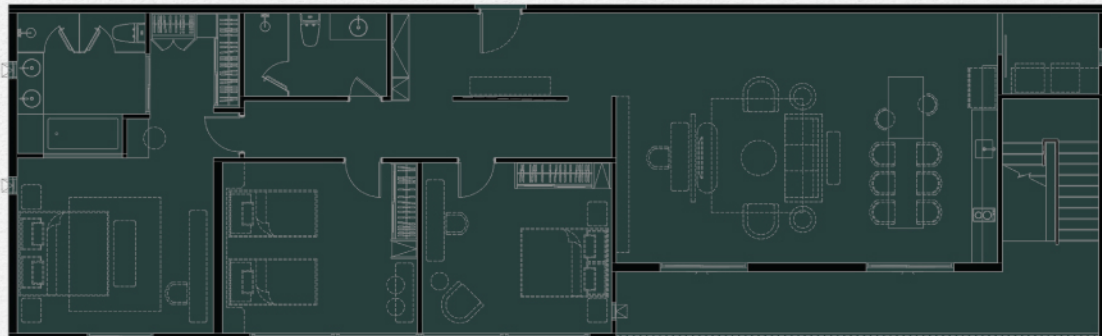

PART OF FREE PACKAGE

ITEM	QUANTITY
1 BUILT-IN PANTRY (A) SINK (B) ELECTRIC HOB (C) HOOD	1 PC. 1 PC. 1 PC.
2 BUILT-IN FURNITURE (A) MULTI-PURPOSE CABINET (B) WARDROBE	1 SET 3 SET
3 OTHERS (A) WATER HEATER (B) AIR CONDITIONING (C) WALLPAPER (D) CURTAIN & SHEER CURTAIN (E) BATHROOM BLINDS	3 PCS. 4 PCS. 1 SET 1 SET 1 SET

TYPE ULTIMATE LUXURY 3 BEDROOM