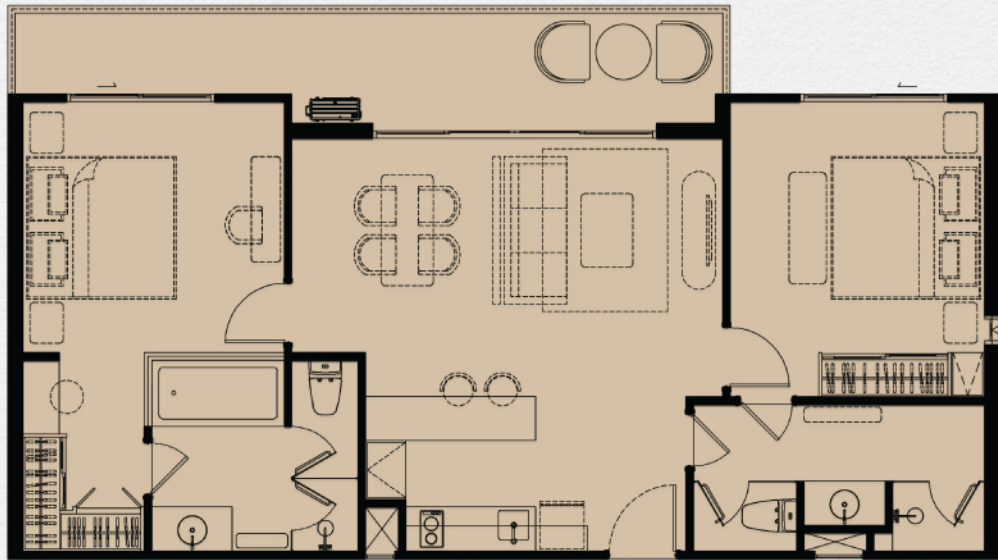

PART OF FREE PACKAGE

ITEM	QUANTITY
1 BUILT-IN PANTRY (A) SINK (B) ELECTRIC HOB (C) HOOD	1 PC. 1 PC. 1 PC.
2 BUILT-IN FURNITURE (A) MULTI-PURPOSE CABINET (B) WARDROBE	1 SET 2 SET
3 OTHERS (A) BALCONY LOUNGE SET (B) WATER HEATER (C) AIR CONDITIONING (D) WALLPAPER (E) CURTAIN & SHEER CURTAIN (F) BATHROOM BLINDS	1 SET 3 PCS. 3 PCS. 1 SET 1 SET 1 SET

TYPE LUXURY AD1 2 BEDROOM