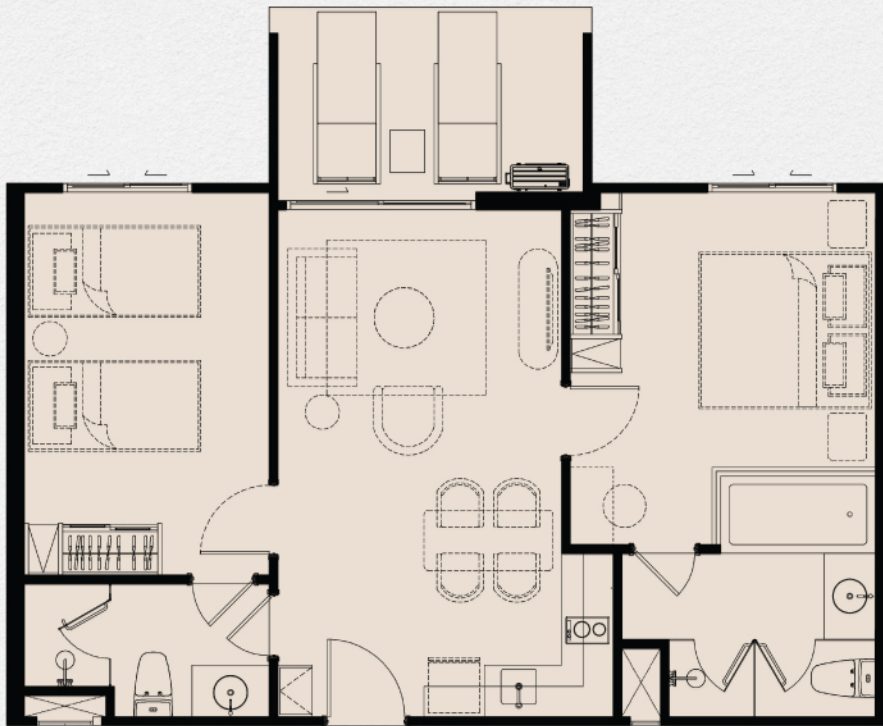

PART OF FREE PACKAGE

ITEM	QUANTITY
1 BUILT-IN PANTRY (A) SINK (B) ELECTRIC HOB (C) HOOD	1 PC. 1 PC. 1 PC.
2 BUILT-IN FURNITURE (A) MULTI-PURPOSE CABINET (B) WARDROBE	1 SET 2 SET
3 OTHERS (A) SUNBED + BALCONY TABLE (B) WATER HEATER (C) AIR CONDITIONING (D) WALLPAPER (E) CURTAIN & SHEER CURTAIN (F) BATHROOM BLINDS	1 SET 3 PCS. 3 PCS. 1 SET 1 SET 1 SET

TYPE XXL 2 BEDROOM POOL ACCESS