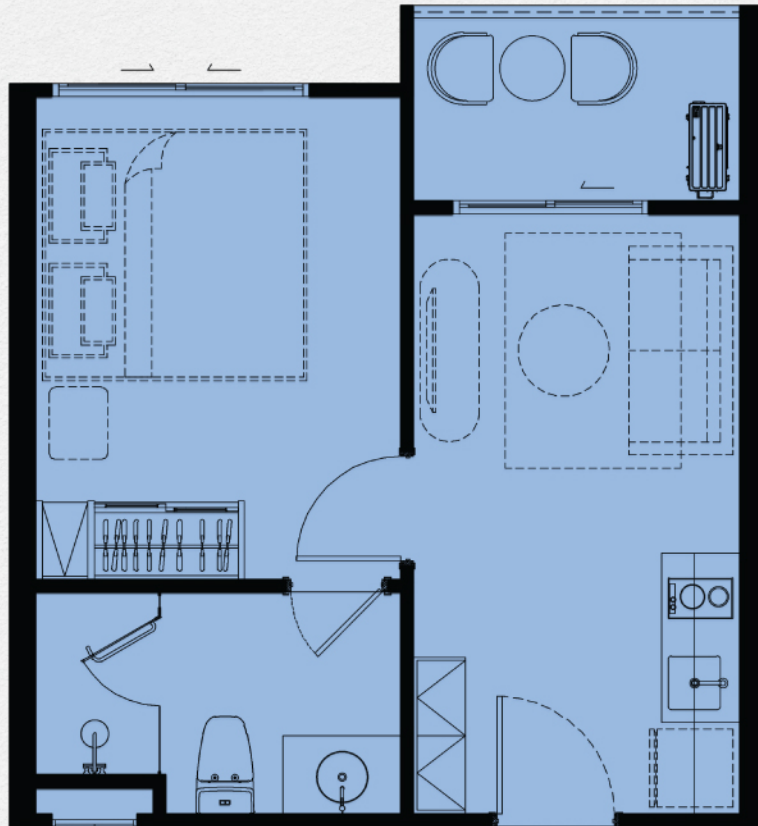

*The*TITLE
HERITAGE
— BANG-TAO —

FURNITURE
PACKAGE

PART OF FREE PACKAGE

TYPE XS 1 BEDROOM POOL ACCESS

ITEM	QUANTITY
1 BUILT-IN PANTRY (A) SINK (B) ELECTRIC HOB (C) HOOD	1 PC. 1 PC. 1 PC.
2 BUILT-IN FURNITURE (A) MULTI-PURPOSE CABINET (B) WARDROBE	1 SET 1 SET
3 OTHERS (A) SUNBED + BALCONY TABLE (B) WATER HEATER (C) AIR CONDITIONING (D) WALLPAPER (E) CURTAIN & SHEER CURTAIN	1 SET 2 PCS. 2 PCS. 1 SET 1 SET

PART OF FREE PACKAGE

TYPE XSC
1 BEDROOM

ITEM	QUANTITY
1 BUILT-IN PANTRY (A) SINK (B) ELECTRIC HOB (C) HOOD	1 PC. 1 PC. 1 PC.
2 BUILT-IN FURNITURE (A) MULTI-PURPOSE CABINET (B) WARDROBE	1 SET 1 SET
3 OTHERS (A) BALCONY LOUNGE SET (B) WATER HEATER (C) AIR CONDITIONING (D) WALLPAPER (E) CURTAIN & SHEER CURTAIN	1 SET 2 PCS. 2 PCS. 1 SET 1 SET